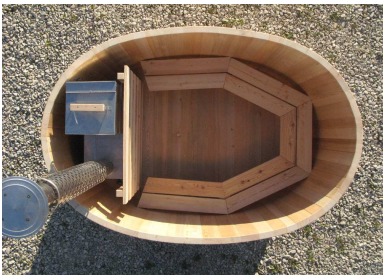

Tartu Cooperage pricelist 2015 season

Firewood heated outdoor hot tubs

		Price EUR
Solo		
	Nice little hot tub for one bather. Measurements 80*120*h110 cm. Suitable to be installed on verandah, balconys, restricted spaces. Capacity 500 l. Shipping measurements 80*120*130cm.	
Nordic pine	2 hoops	595
Siberian larch	3 hoops	677
Duo		
	Spacious hot tub for two bathers. Benches layout A: face to face, B: side by side. Measurements 110*160 h110 cm. Very short preparation time - from idea to hot tub in 2 hours. Capacity 1100 l. Shipping measurements in DIY kit 80*120*180cm, ready to use 110*110*180cm	
Nordic pine	2 hoops	702
Siberian larch	3 hoops	841
Round Four		
	Round hot tub up to 4 bathers. Horse-shoe layout of benches. Measurements d160 h110 cm. Capacity 1500 l, heating time 2,5h. Shipping measurements in DIY kit 80* 120*180cm.	
Nordic pine	2 hoops	756
Siberian larch	3 hoops	920
Round Five		
	Round hot tub for 5-6 bathers. Horse-shoe layout of benches. Measurements d180 h110 cm. Capacity 1900 l, heating time 3h. Ideal choice for cottage use. Shipping measurements in DIY kit 80* 120*200cm	
Nordic pine	2 hoops	799
Siberian larch	3 hoops	975

Nordic pine
Siberian larch

2 hoops
3 hoops

853
1019

Round Eight

Large hot tub for 8-10 bathers. Horse-shoe layout of benches. Measurements d250 cm, h110 cm. Capacity 3600 l, heating time 5,5h. Suitable to use in recreational business for large range of activities. Shipping measurements in DIY kit 80*120*265cm.

Nordic pine
Siberian larch

3 hoops
3 hoops

950
1135

Oval Five

Oval shaped hot tub for five bathers. Horse-Shoe layout of benches. Measurements l200cm, b140cm, h110cm. Capacity 1700l heating time 2,5-3h. Convenience shape has its advantages over round hot tub. Shipping measurements: DIY kit 80*120*200cm, in ready to use form 110*140*220cm